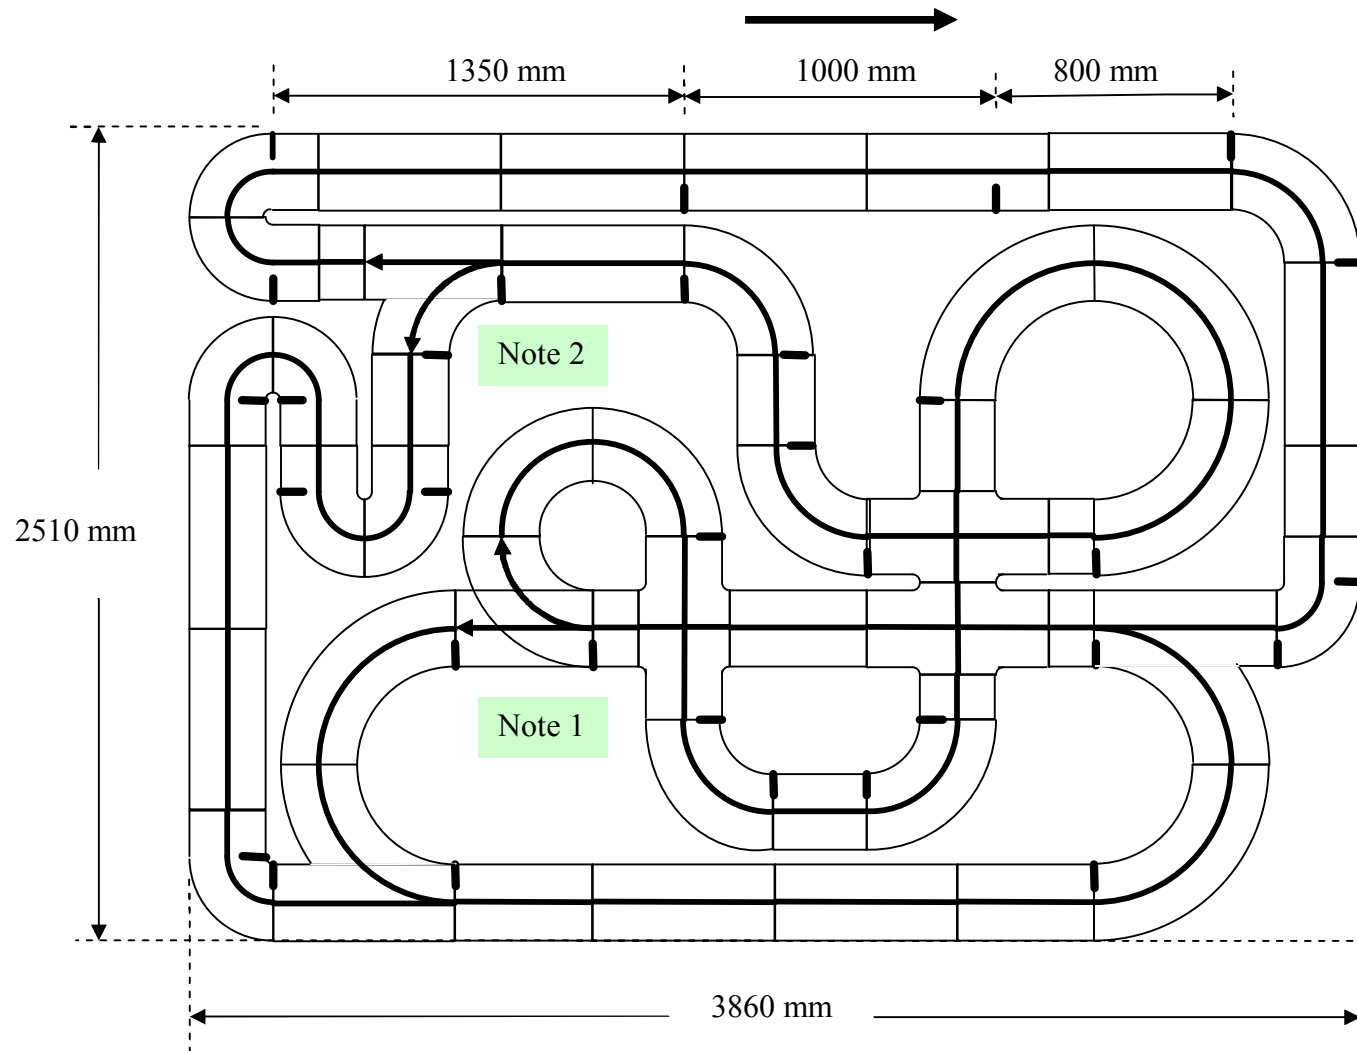

RoboGP Pre-Season Challenge 2007 Masters Race Track

Note 1: 2-way junction – 1st time round robo-racer goes straight

Note 2: 2-way junction – 1st time round robo-racer turns left

SPACE REQUIRED FOR LAYOUT :