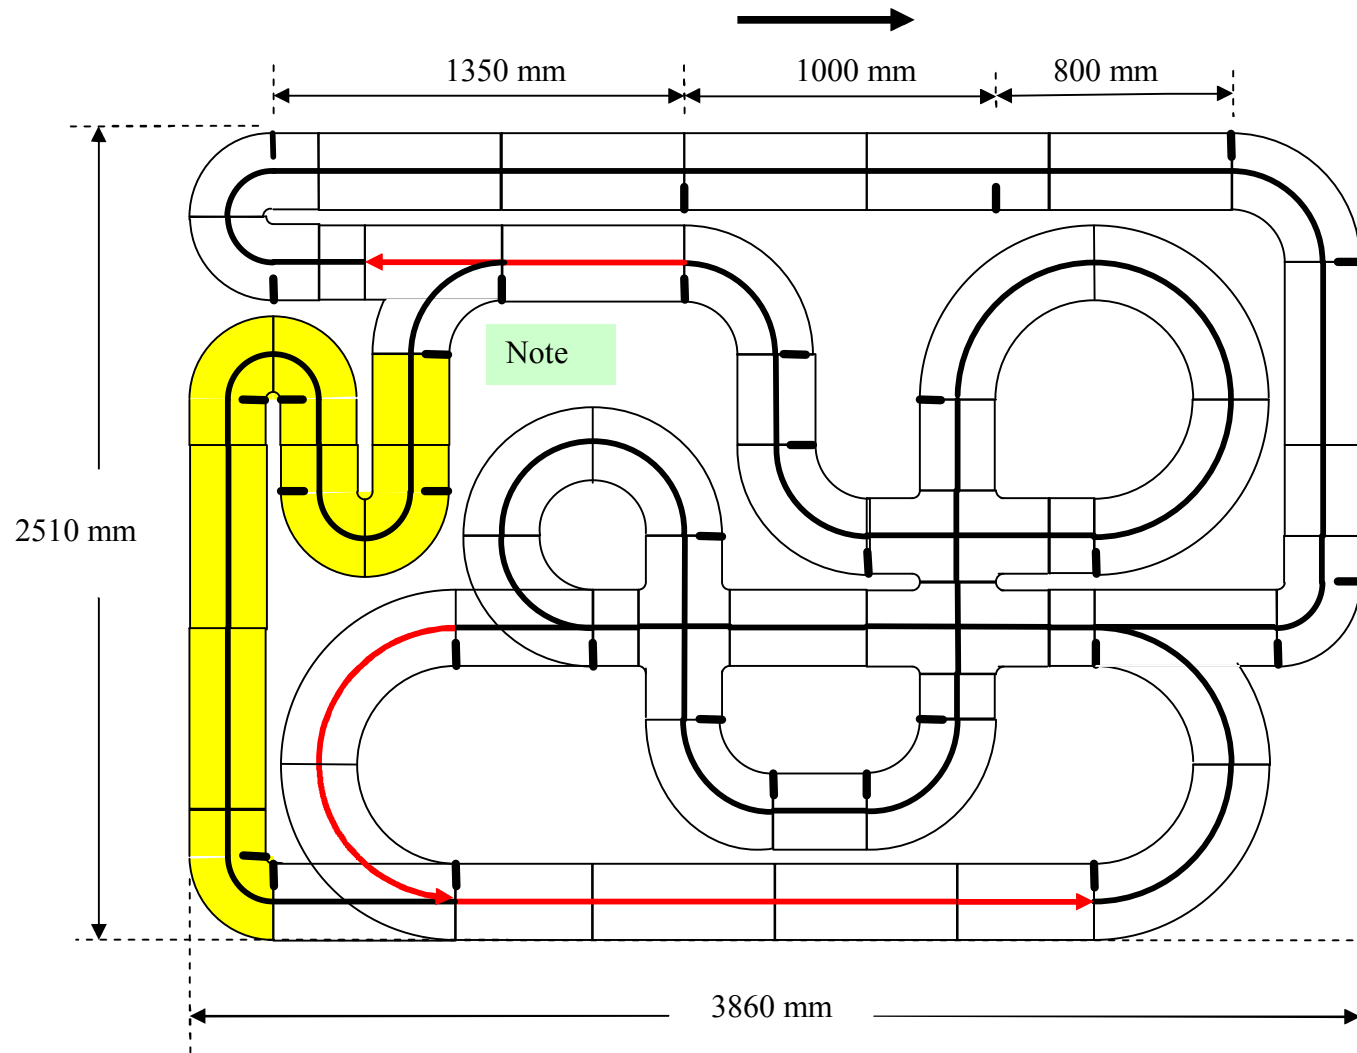

RoboGP Pre-Season Challenge 2007 Novice Race Track

Note: 2-way junction – Novices' Robo-racers will move straight and will not turn left into the track segments in yellow

SPACE REQUIRED FOR LAYOUT :